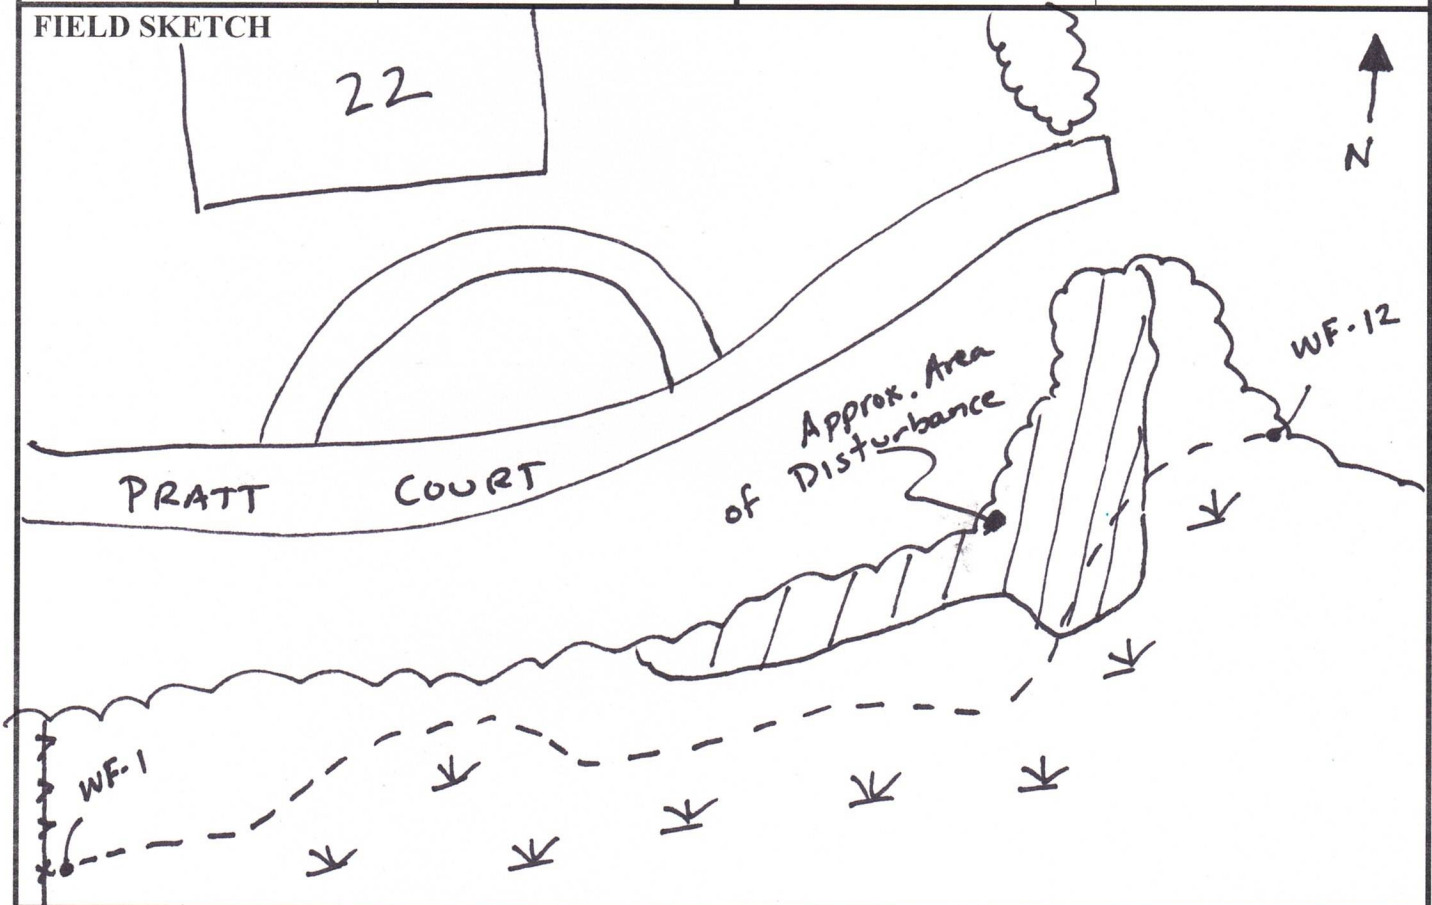

WETLAND SUMMARY FORM

GENERAL SITE INFORMATION

DATE: 04/22/22

SITE: 22 Pratt Court - Cohasset, MA

WETLAND TYPE (BVW / IVW): IVW

WETLAND # (SERIES / FLAGS): WF-1 to WF-12

VEGETATION DATA (DOMINANT PLANTS)

WETLAND		UPLAND	
Soft Rush	American Elm	Norway Maple	Multiflora Rose
Northern Arrowwood	Highbush Blueberry	White Ash	Black Walnut
Red Maple	Skunk Cabbage	Black Cherry	Asiatic Bittersweet
Willow	Jewelweed	Red Cedar	Honeysuckle
Sensitive Fern		Lawn Grasses	

FIELD SKETCH

COMMENTS

- The site is not located within an area of priority / estimated habitat of rare species according to MassGIS Estimated Habitat of Rare Species datalayer (2022).